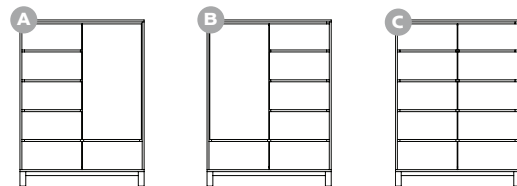

02

03

04

NIGHT STANDS

CHESTS

DRESSERS

MIRRORS

CHIFFEROBES

ARMOIRES

TAPPAN COLLECTION: ITEM #TAP

REF.	PRODUCT	#	WIDTH	DEPTH	HEIGHT	DETAILS
NIGHTSTANDS						
A	Nightstand 1	18241	24	20	26	3 Drawers
	Nightstand 4	18244	28	20	30	
	Nightstand 8	18238	18	20	26	
	Nightstand 10	18237	42	20	36	
B	Nightstand 5	18245	28	20	30	1 Drawer & 2 Doors
C	Nightstand 9	18239	42	20	36	4 Drawers
CHESTS						
A	Chest 2	18261	42	20	45	4 Drawers
B	Chest 3	18262	42	20	56	5 Drawers
	Chest 4	18263	42	20	63	
	Chest 9	18272	36	20	56	
	Lingerie Chest 1	18270	28	20	56	
C	Chest 6	18265	42	20	45	
D	Chest 7	18266	42	20	56	6 Drawers
	Chest 8	18267	42	20	63	
DRESSERS						
A	Dresser 1	18247	62	20	36	6 Drawers
	Dresser 2	18248	66	20	36	
	Dresser 3	18249	72	20	36	
	Dresser 7	18280	56	20	36	
B	Dresser 4	18250	62	20	45	8 Drawers
	Dresser 5	18251	66	20	45	
	Dresser 6	18252	72	20	45	
MIRRORS						
A	Mirror 1	18301	36	1	30	Recommended with Dresser 4, 5 & 6
	Mirror 2	18302	42	1	30	
	Mirror 3	18303	36	1	40	Recommended with Dresser 1, 2, 3 & 7
	Mirror 4	18304	42	1	40	
	Mirror 5	18305	56	1	36	Recommended with All Dressers
CHIFFEROBES						
A	Chifferobe 1 (door on right)	18256	48	20	63	6 Drawers, Two Adjustable Shelves
B	Chifferobe 2 (door on left)	18257	48	20	63	
C	Chifferobe 3	18258	48	20	63	10 Drawers
ARMOIRES						
A	Armoire 1	18254	42	22	72	2 Drawers, Two Adjustable Shelves & Coat Rod
	Armoire 1 (top only)	18254T	42	22	48	
	Armoire 1 (bottom only)	18268B	42	22	24	
	Armoire 2	18255	48	22	78	
	Armoire 2 (top only)	18255T	48	22	48	
	Armoire 2 (bottom only)	18269B	48	22	30	