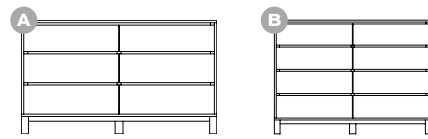

NIGHT STANDS

CHESTS

DRESSERS

MIRRORS

CHIFFEROBES

ARMOIRES

TAPPAN COLLECTION: ITEM #TAP

REF.	PRODUCT	#	WIDTH	DEPTH	HEIGHT	DETAILS
NIGHTSTANDS						
A	Nightstand 1	18241	24	20	26	3 Drawers
	Nightstand 4	18244	28	20	30	
	Nightstand 8	18238	18	20	26	
	Nightstand 10	18237	42	20	36	
B	Nightstand 5	18245	28	20	30	1 Drawer & 2 Doors
C	Nightstand 9	18239	42	20	36	4 Drawers
CHESTS						
A	Chest 2	18261	42	20	45	4 Drawers
B	Chest 3	18262	42	20	56	5 Drawers
	Chest 4	18263	42	20	63	
	Chest 9	18272	36	20	56	
	Lingerie Chest 1	18270	28	20	56	
C	Chest 6	18265	42	20	45	
D	Chest 7	18266	42	20	56	6 Drawers
	Chest 8	18267	42	20	63	
DRESSERS						
A	Dresser 1	18247	62	20	36	6 Drawers
	Dresser 2	18248	66	20	36	
	Dresser 3	18249	72	20	36	
	Dresser 7	18280	56	20	36	
B	Dresser 4	18250	62	20	45	8 Drawers
	Dresser 5	18251	66	20	45	
	Dresser 6	18252	72	20	45	
MIRRORS						
A	Mirror 1	18301	36	1	30	Recommended with Dresser 4, 5 & 6
	Mirror 2	18302	42	1	30	
	Mirror 3	18303	36	1	40	Recommended with Dresser 1, 2, 3 & 7
	Mirror 4	18304	42	1	40	
	Mirror 5	18305	56	1	36	Recommended with All Dressers
CHIFFEROBES						
A	Chifferobe 1 (door on right)	18256	48	20	63	6 Drawers, Two Adjustable Shelves
B	Chifferobe 2 (door on left)	18257	48	20	63	
C	Chifferobe 3	18258	48	20	63	10 Drawers
ARMOIRES						
A	Armoire 1	18254	42	22	72	2 Drawers, Two Adjustable Shelves & Coat Rod
	Armoire 1 (top only)	18254T	42	22	48	
	Armoire 1 (bottom only)	18268B	42	22	24	
	Armoire 2	18255	48	22	78	
	Armoire 2 (top only)	18255T	48	22	48	
	Armoire 2 (bottom only)	18269B	48	22	30