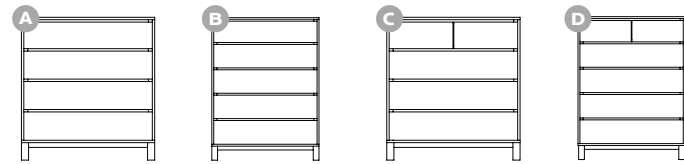

02

03

04

NIGHT STANDS

CHESTS

DRESSERS

MIRRORS

CHIFFEROBES

ARMOIRES

TAPPAN COLLECTION: ITEM #TAP

REF.	PRODUCT	#	WIDTH	DEPTH	HEIGHT	DETAILS
NIGHTSTANDS						
A	Nightstand 1	18241	24	20	26	3 Drawers
	Nightstand 4	18244	28	20	30	
	Nightstand 8	18238	18	20	26	
	Nightstand 10	18237	42	20	36	
B	Nightstand 5	18245	28	20	30	1 Drawer & 2 Doors
C	Nightstand 9	18239	42	20	36	4 Drawers
CHESTS						
A	Chest 2	18261	42	20	45	4 Drawers
B	Chest 3	18262	42	20	56	5 Drawers
	Chest 4	18263	42	20	63	
	Chest 9	18272	36	20	56	
	Lingerie Chest 1	18270	28	20	56	
C	Chest 6	18265	42	20	45	
D	Chest 7	18266	42	20	56	6 Drawers
	Chest 8	18267	42	20	63	
DRESSERS						
A	Dresser 1	18247	62	20	36	6 Drawers
	Dresser 2	18248	66	20	36	
	Dresser 3	18249	72	20	36	
	Dresser 7	18280	56	20	36	
B	Dresser 4	18250	62	20	45	8 Drawers
	Dresser 5	18251	66	20	45	
	Dresser 6	18252	72	20	45	
MIRRORS						
A	Mirror 1	18301	36	1	30	Recommended with Dresser 4, 5 & 6
	Mirror 2	18302	42	1	30	
	Mirror 3	18303	36	1	40	Recommended with Dresser 1, 2, 3 & 7
	Mirror 4	18304	42	1	40	
	Mirror 5	18305	56	1	36	Recommended with All Dressers
CHIFFEROBES						
A	Chifferobe 1 (door on right)	18256	48	20	63	6 Drawers, Two Adjustable Shelves
B	Chifferobe 2 (door on left)	18257	48	20	63	
C	Chifferobe 3	18258	48	20	63	10 Drawers
ARMOIRES						
A	Armoire 1	18254	42	22	72	2 Drawers, Two Adjustable Shelves & Coat Rod
	Armoire 1 (top only)	18254T	42	22	48	
	Armoire 1 (bottom only)	18268B	42	22	24	
	Armoire 2	18255	48	22	78	
	Armoire 2 (top only)	18255T	48	22	48	
	Armoire 2 (bottom only)	18269B	48	22	30	