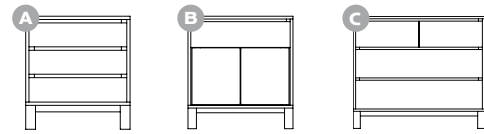

02

03

04

NIGHT STANDS

CHESTS

DRESSERS

MIRRORS

CHIFFEROBES

ARMOIRES

TAPPAN COLLECTION: ITEM #TAP

REF.	PRODUCT	#	WIDTH	DEPTH	HEIGHT	DETAILS
NIGHTSTANDS						
A	Nightstand 1	18241	24	20	26	3 Drawers
	Nightstand 4	18244	28	20	30	
	Nightstand 8	18238	18	20	26	
	Nightstand 10	18237	42	20	36	
B	Nightstand 5	18245	28	20	30	1 Drawer & 2 Doors
C	Nightstand 9	18239	42	20	36	4 Drawers
CHESTS						
A	Chest 2	18261	42	20	45	4 Drawers
B	Chest 3	18262	42	20	56	5 Drawers
	Chest 4	18263	42	20	63	
	Chest 9	18272	36	20	56	
	Lingerie Chest 1	18270	28	20	56	
C	Chest 6	18265	42	20	45	
D	Chest 7	18266	42	20	56	6 Drawers
	Chest 8	18267	42	20	63	
DRESSERS						
A	Dresser 1	18247	62	20	36	6 Drawers
	Dresser 2	18248	66	20	36	
	Dresser 3	18249	72	20	36	
	Dresser 7	18280	56	20	36	
B	Dresser 4	18250	62	20	45	8 Drawers
	Dresser 5	18251	66	20	45	
	Dresser 6	18252	72	20	45	
MIRRORS						
A	Mirror 1	18301	36	1	30	Recommended with Dresser 4, 5 & 6
	Mirror 2	18302	42	1	30	
	Mirror 3	18303	36	1	40	Recommended with Dresser 1, 2, 3 & 7
	Mirror 4	18304	42	1	40	
	Mirror 5	18305	56	1	36	Recommended with All Dressers
CHIFFEROBES						
A	Chifferobe 1 (door on right)	18256	48	20	63	6 Drawers, Two Adjustable Shelves
B	Chifferobe 2 (door on left)	18257	48	20	63	
C	Chifferobe 3	18258	48	20	63	10 Drawers
ARMOIRES						
A	Armoire 1	18254	42	22	72	2 Drawers, Two Adjustable Shelves & Coat Rod
	Armoire 1 (top only)	18254T	42	22	48	
	Armoire 1 (bottom only)	18268B	42	22	24	
	Armoire 2	18255	48	22	78	
	Armoire 2 (top only)	18255T	48	22	48	
	Armoire 2 (bottom only)	18269B	48	22	30	